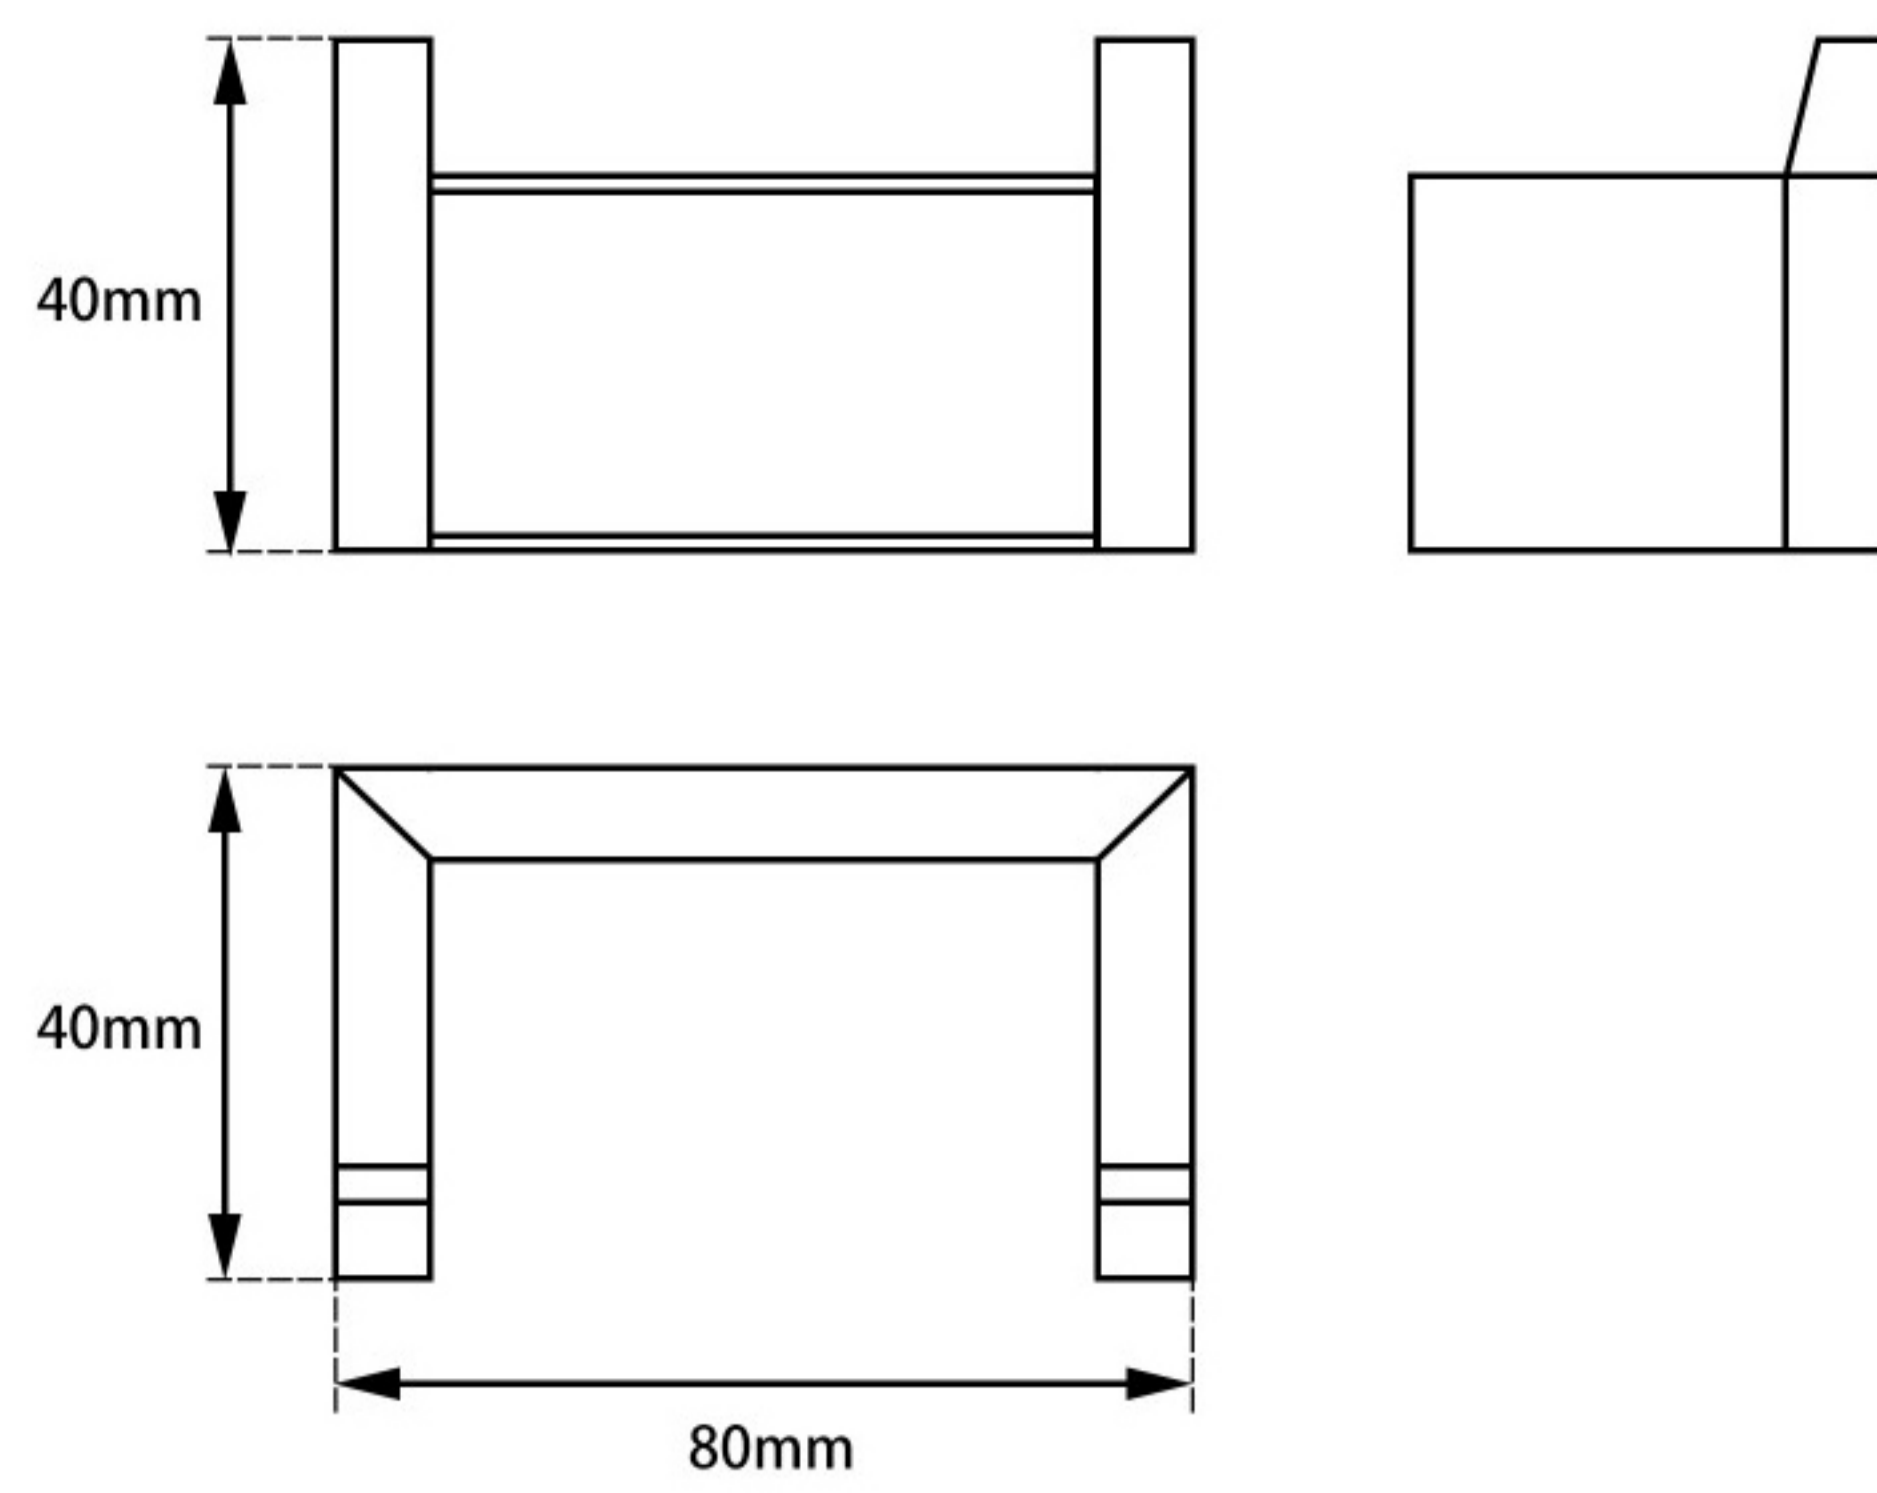

## SPECIFICATIONS

|                     |                                |
|---------------------|--------------------------------|
| Recommended use     | Domestic, hotel and commercial |
| Material            | 304 stainless steel            |
| Colour availability | Chrome/Matte Black             |
| Accessory type      | Robe Hook                      |